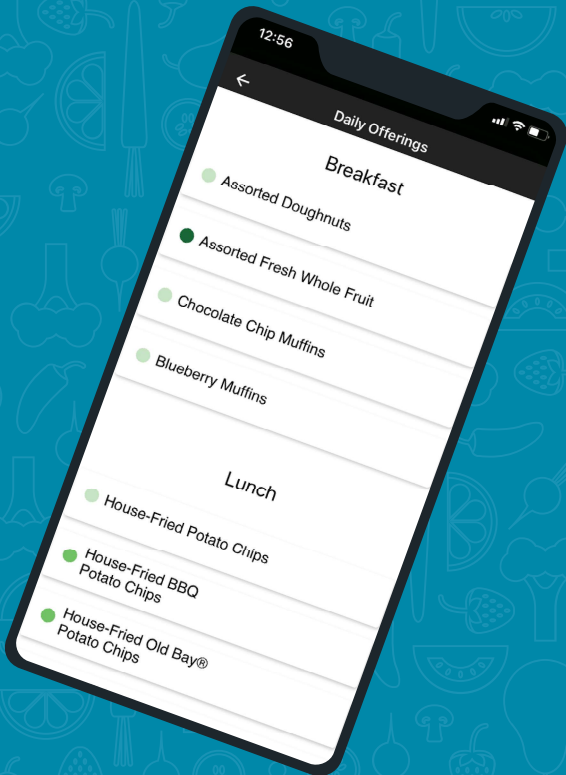

# SAVE TIME

CHOOSING WHAT TO EAT.

CHECK THE MENU BEFOREHAND  
IN THE TOUCH OF SAGE® APP!

*Download Touch of SAGE® today!*

# SPEND TIME

WITH FRIENDS AT LUNCH!

**SAGE**  
DINING SERVICES  
DEFINING THE STANDARD